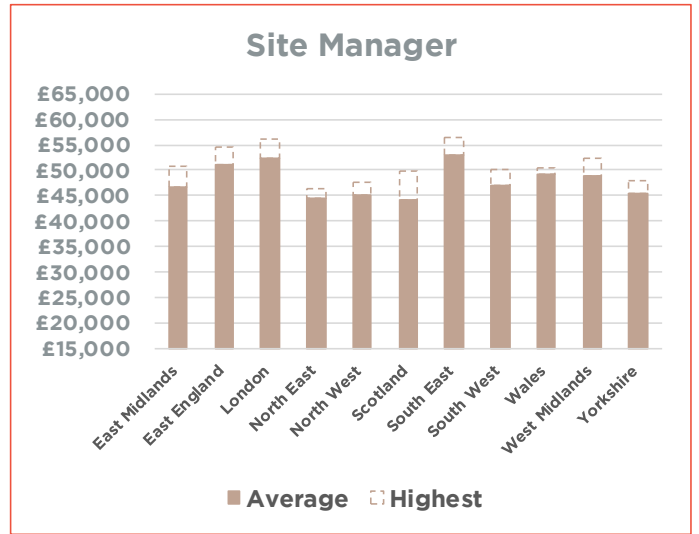

Construction

Salary & hiring trends - October 2018

For further information on how Carbon60 can help with your recruitment needs, please contact us on 01329 227048