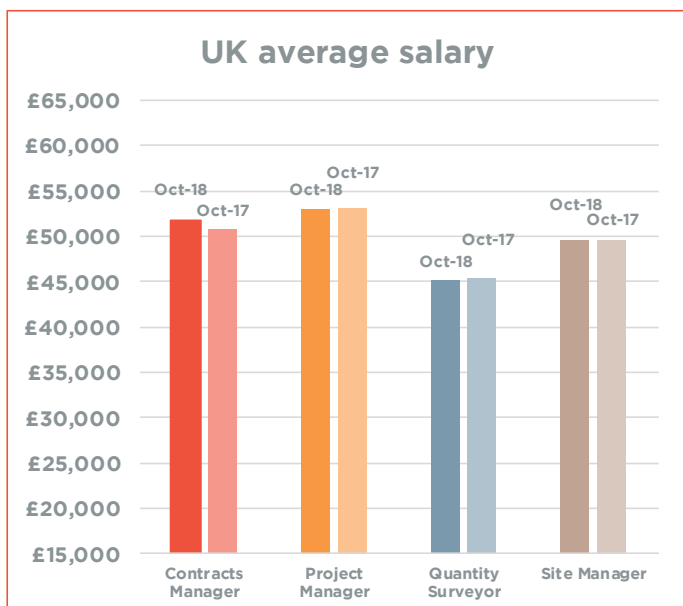

Construction

Salary & hiring trends - October 2018

For further information on how Carbon60 can help with your recruitment needs, please contact us on 01329 227048