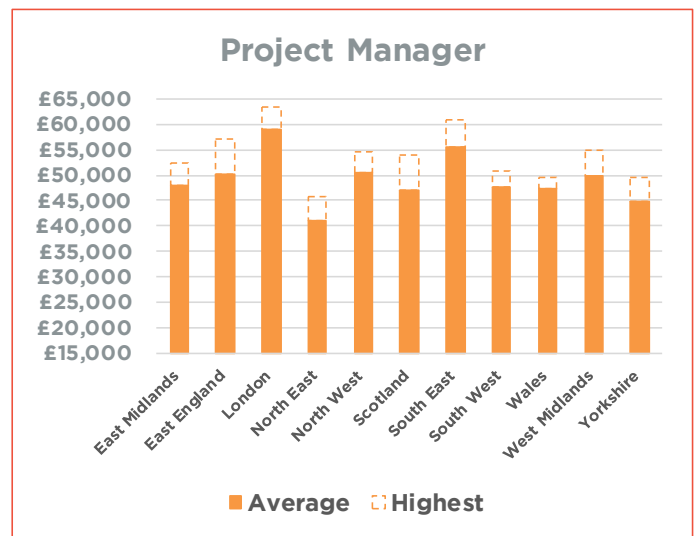

Construction

Salary & hiring trends - October 2018

For further information on how Carbon60 can help with your recruitment needs, please contact us on 01329 227048