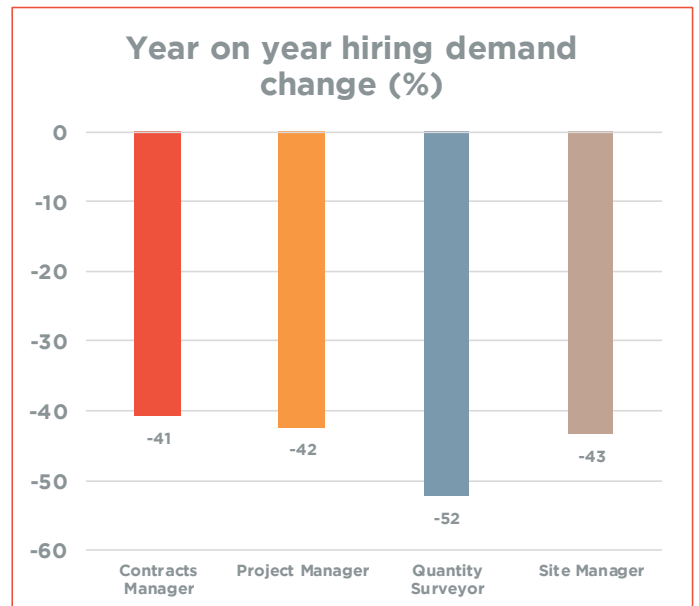

Construction

Salary & hiring trends - October 2018

For further information on how Carbon60 can help with your recruitment needs, please contact us on 01329 227048