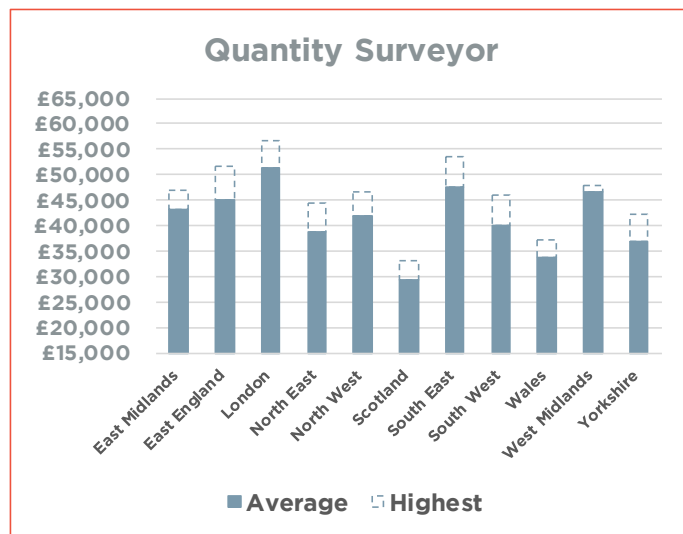

Construction

Salary & hiring trends - October 2018

For further information on how Carbon60 can help with your recruitment needs, please contact us on 01329 227048