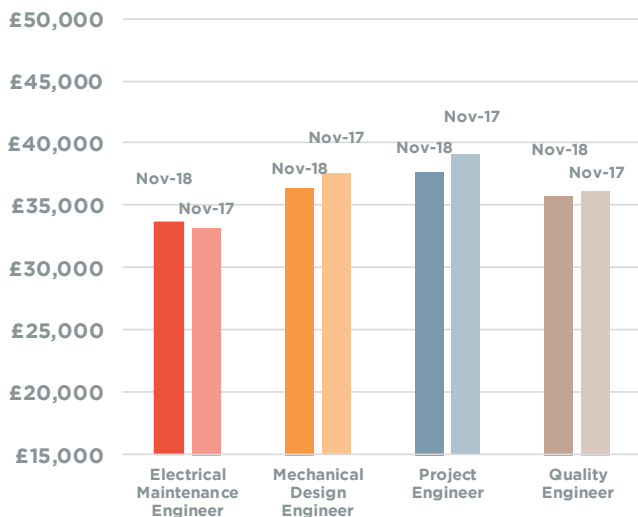

Electrical Maintenance Engineer

Mechanical Design Engineer

Project Engineer

Quality Engineer

UK average salary

Year on year change in the number of job adverts (%)