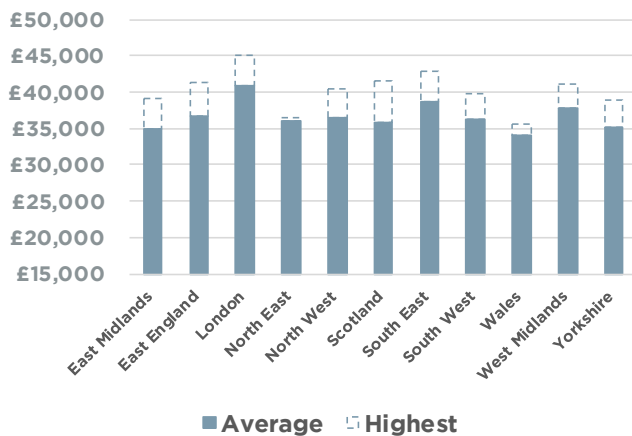

Electrical Maintenance Engineer

Mechanical Design Engineer

Project Engineer

Quality Engineer

UK average salary

Year on year change in the number of job adverts (%)