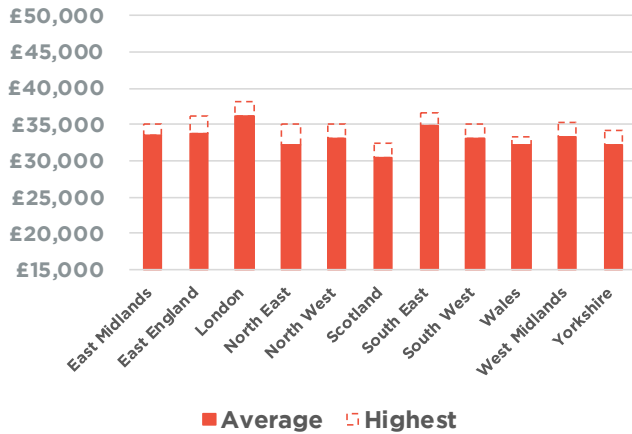

Electrical Maintenance Engineer

Mechanical Design Engineer

Project Engineer

Quality Engineer

UK average salary

Year on year change in the number of job adverts (%)