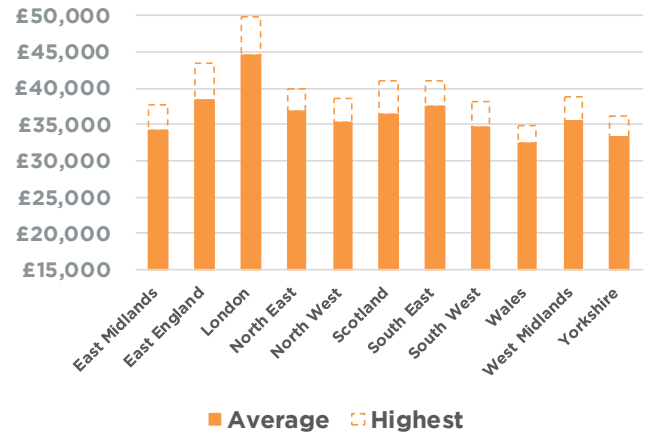

Electrical Maintenance Engineer

Mechanical Design Engineer

Project Engineer

Quality Engineer

UK average salary

Year on year change in the number of job adverts (%)