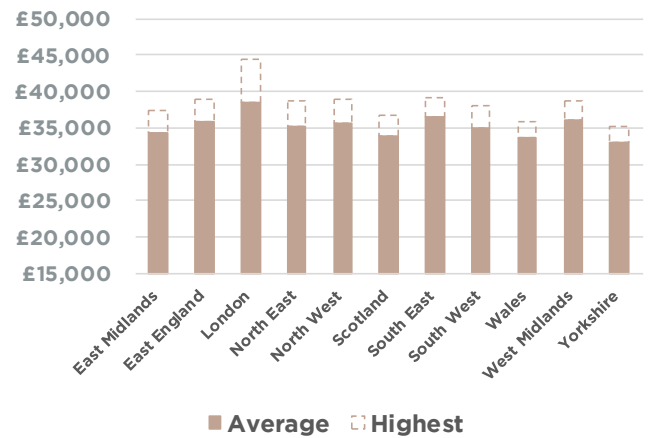

Electrical Maintenance Engineer

Mechanical Design Engineer

Project Engineer

Quality Engineer

UK average salary

Year on year change in the number of job adverts (%)