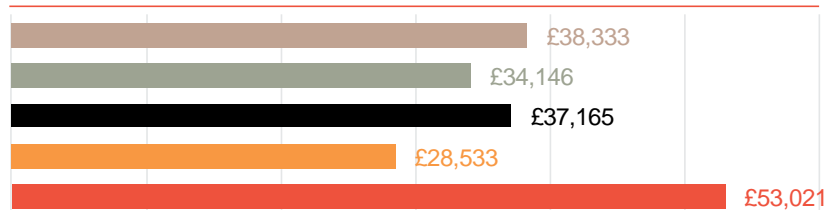

Average salary by region

Salary analysis and YoY%

Average salary by job

■ B1/B2 Engineer ■ Fitter ■ Manufacturing Engineer ■ Quality Engineer ■ Stress Engineer

Job postings

For further information on how Carbon60 can help with your recruitment needs, please contact us.