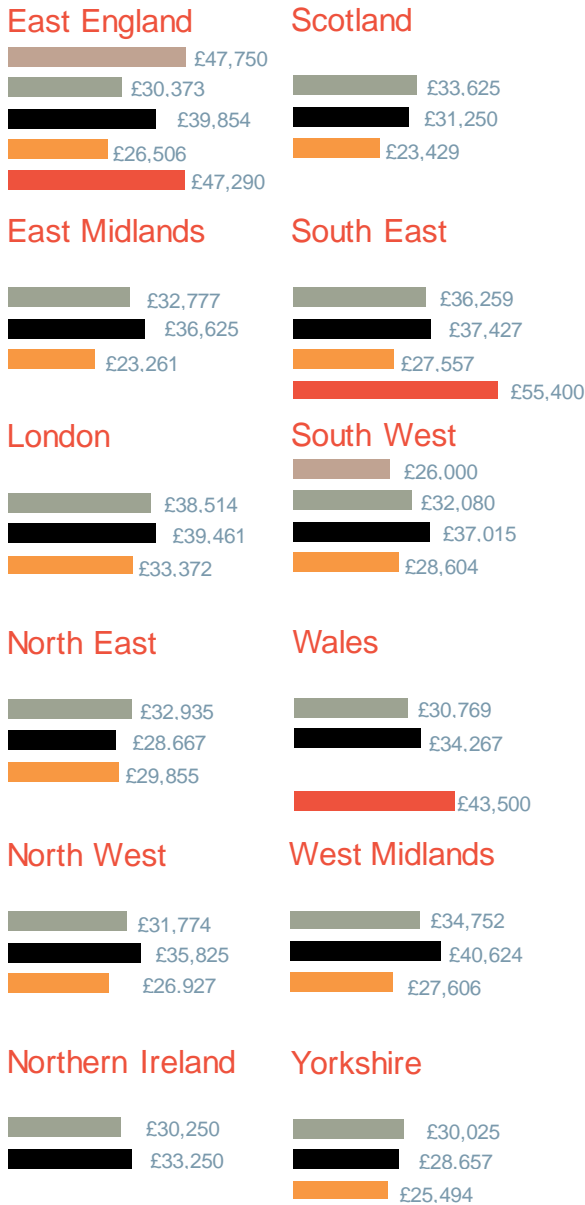

Average salary by region

Salary analysis and YoY%

Average salary by job

■ B1/B2 Engineer ■ Fitter ■ Manufacturing Engineer ■ Quality Engineer ■ Stress Engineer

Job postings

For further information on how Carbon60 can help with your recruitment needs, please contact us.