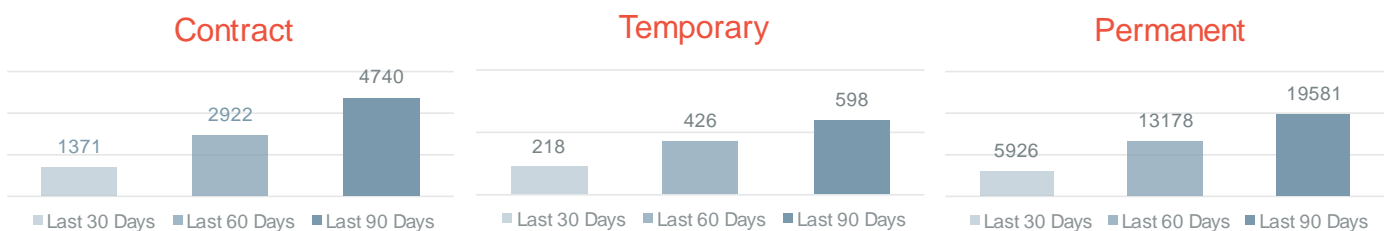

Average salary by region

Salary analysis and YoY%

Average salary by job

■ B1/B2 Engineer ■ Fitter ■ Manufacturing Engineer ■ Quality Engineer ■ Stress Engineer

Job postings

For further information on how Carbon60 can help with your recruitment needs, please contact us.