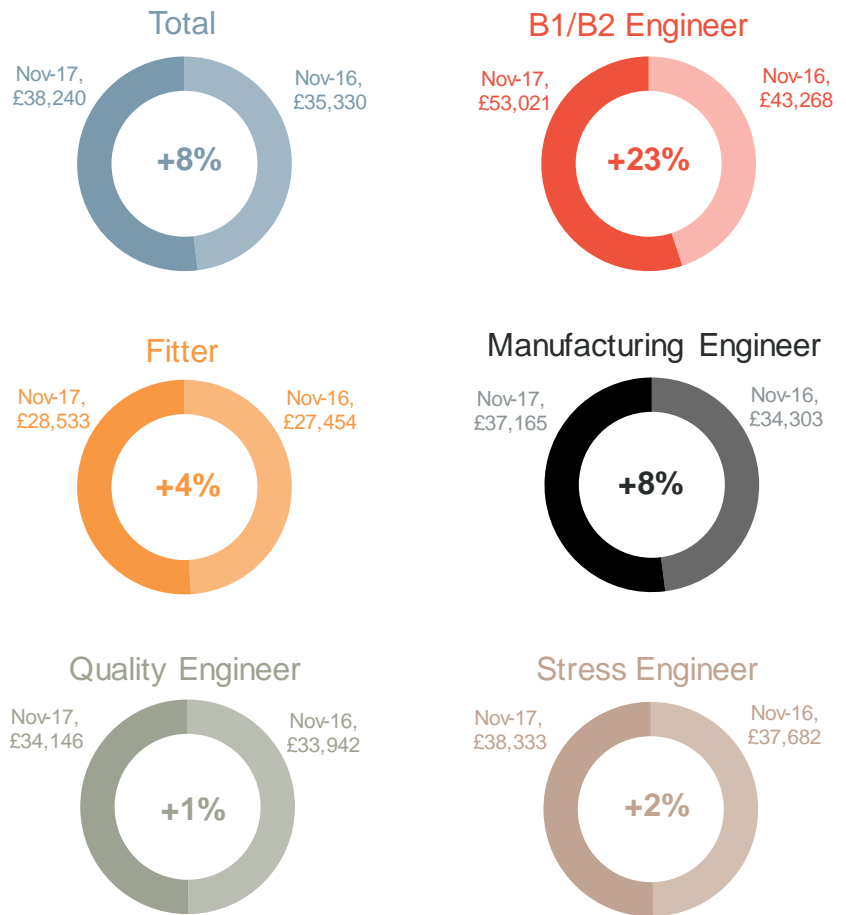

Average salary by region

Salary analysis and YoY%

Average salary by job

■ B1/B2 Engineer ■ Fitter ■ Manufacturing Engineer ■ Quality Engineer ■ Stress Engineer

Job postings

For further information on how Carbon60 can help with your recruitment needs, please contact us.