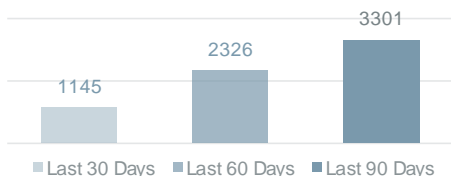

Job postings

Contract