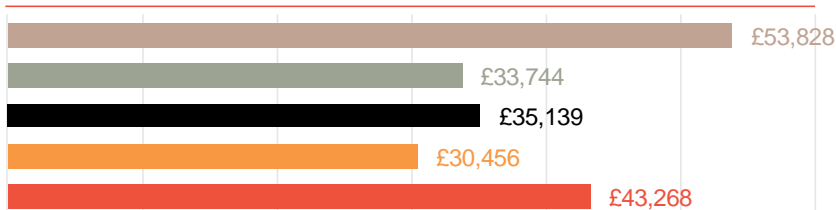

Wales

North West

West Midlands

Northern Ireland

Yorkshire

Salary analysis and YoY%

Average salary by job

■ B1/B2 Engineer ■ Fitter ■ Manufacturing Engineer ■ Quality Engineer ■ Stress Engineer