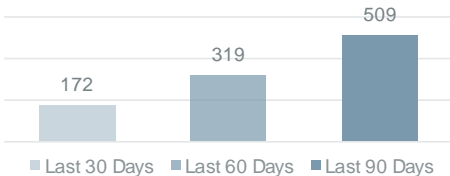

Average salary by region

East Anglia

Scotland

East Midlands

South East

London

South West

North East

Wales

North West

West Midlands

Northern Ireland

Yorkshire

Salary analysis and YoY%

Average salary by job

■ B1/B2 Engineer ■ Fitter ■ Manufacturing Engineer ■ Quality Engineer ■ Stress Engineer

Job postings

Contract

Temporary

Permanent