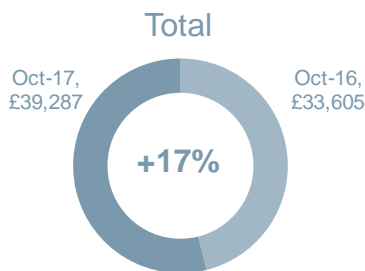

Wales

North West

West Midlands

Northern Ireland

Yorkshire

Salary analysis and YoY%

Average salary by job

■ B1/B2 Engineer ■ Fitter ■ Manufacturing Engineer ■ Quality Engineer ■ Stress Engineer