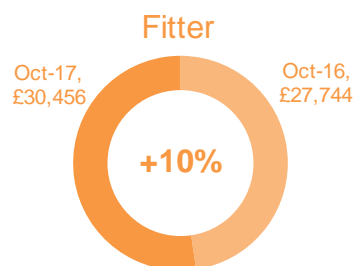

Wales

North West

West Midlands

Northern Ireland

Yorkshire

Salary analysis and YoY%

Average salary by job

■ B1/B2 Engineer ■ Fitter ■ Manufacturing Engineer ■ Quality Engineer ■ Stress Engineer