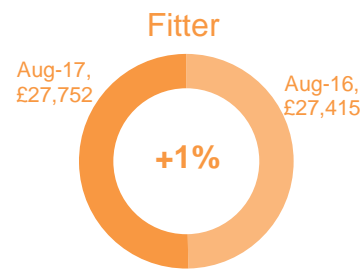

Wales

North West

West Midlands

Northern Ireland

Yorkshire

Salary analysis and YoY%

Average salary by job

■ B1/B2 Engineer ■ Fitter ■ Manufacturing Engineer ■ Quality Engineer ■ Stress Engineer