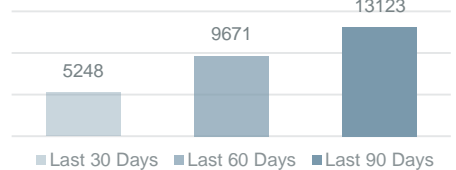

Permanent

For further information on how Carbon60 can help with your recruitment needs, please contact us.

carbon60global.com
enquiries@carbon60global.com