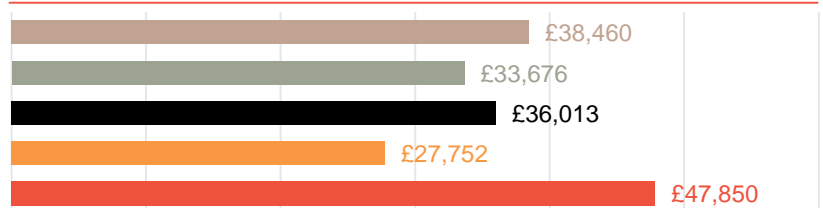

Wales

North West

West Midlands

Northern Ireland

Yorkshire

Salary analysis and YoY%

Average salary by job

■ B1/B2 Engineer ■ Fitter ■ Manufacturing Engineer ■ Quality Engineer ■ Stress Engineer