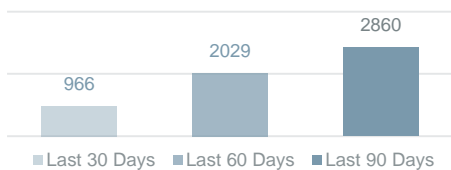

Job postings

Contract