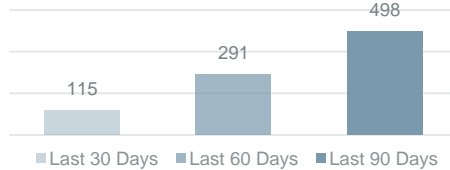

Average salary by region

East Anglia

Scotland

East Midlands

South East

London

South West

North East

Wales

North West

West Midlands

Northern Ireland

Yorkshire

Salary analysis and YoY%

Average salary by job

■ B1/B2 Engineer ■ Fitter ■ Manufacturing Engineer ■ Quality Engineer ■ Stress Engineer

Job postings

Contract

Temporary

Permanent

For further information on how Carbon60 can help with your recruitment needs, please contact us.

carbon60global.com
enquiries@carbon60global.com