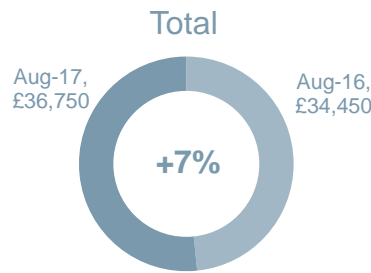

Wales

North West

West Midlands

Northern Ireland

Yorkshire

Salary analysis and YoY%

Average salary by job

■ B1/B2 Engineer ■ Fitter ■ Manufacturing Engineer ■ Quality Engineer ■ Stress Engineer