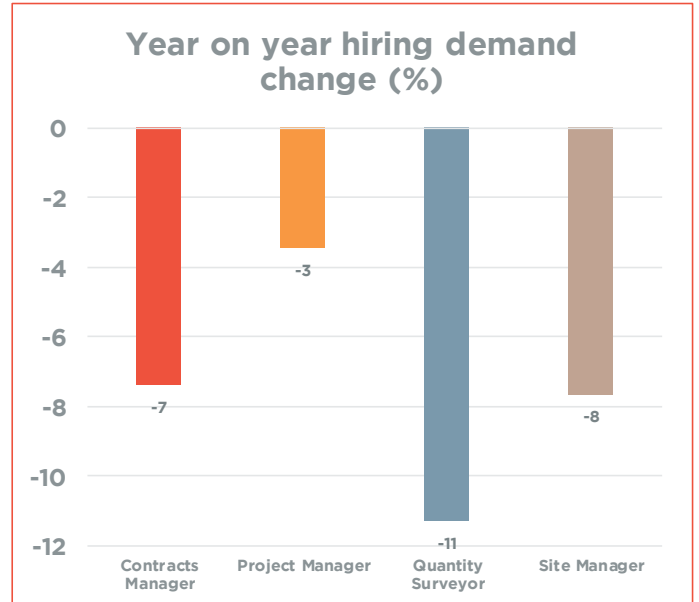

Construction

Salary & hiring trends - June 2018

For further information on how Carbon60 can help with your recruitment needs, please contact us on 01329 227048

 carbon60global.com