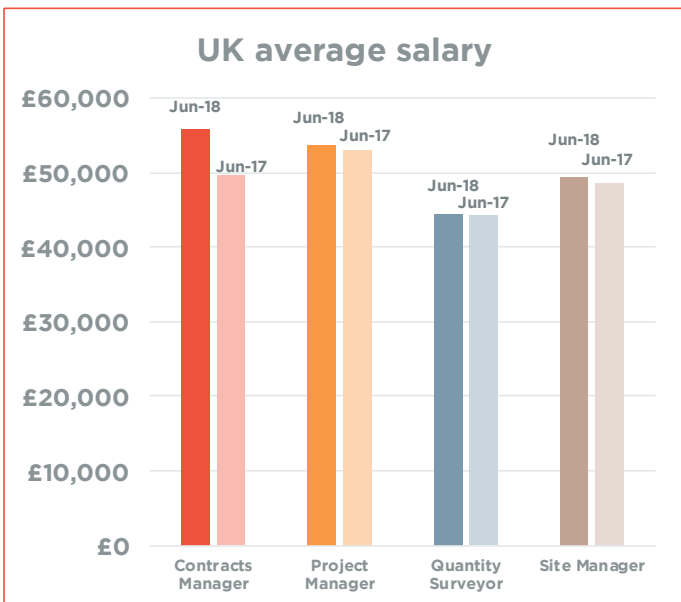

Construction

Salary & hiring trends - June 2018

For further information on how Carbon60 can help with your recruitment needs, please contact us on 01329 227048

 carbon60global.com