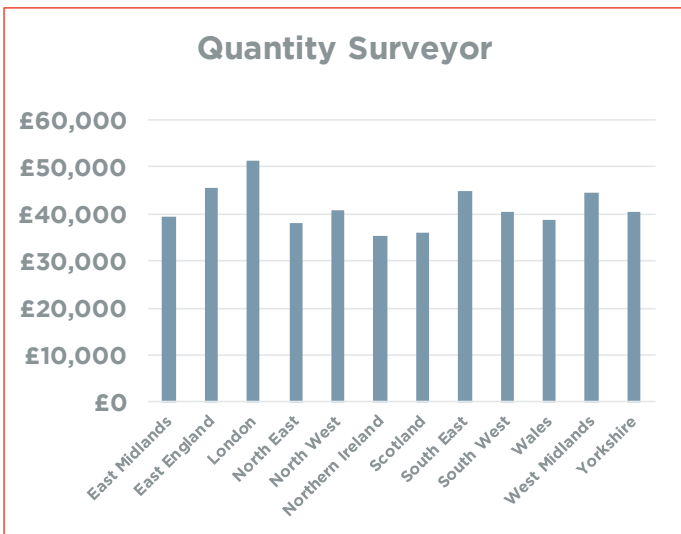

Construction

Salary & hiring trends - June 2018

For further information on how Carbon60 can help with your recruitment needs, please contact us on 01329 227048

 carbon60global.com