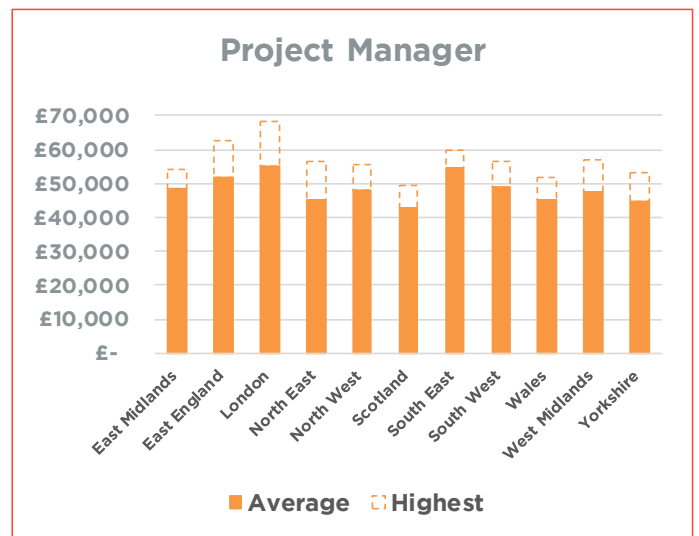

Construction

Salary & hiring trends – May 2019

For further information on how Carbon60 can help with your recruitment needs, please contact us on 01329 227048