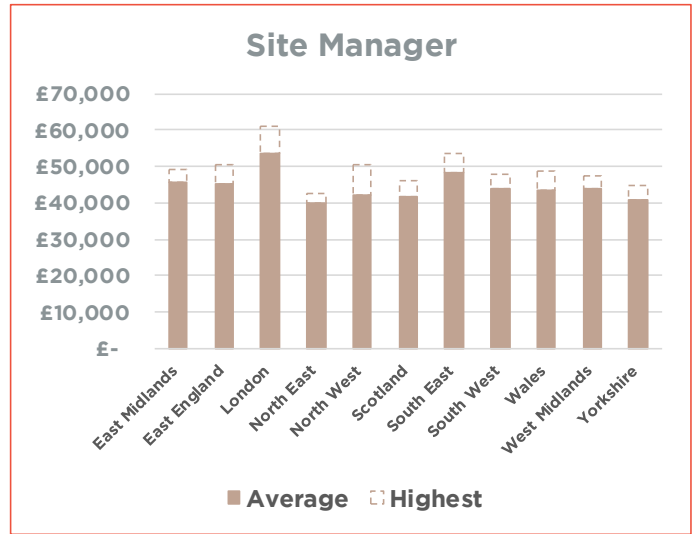

Construction

Salary & hiring trends – May 2019

For further information on how Carbon60 can help with your recruitment needs, please contact us on 01329 227048