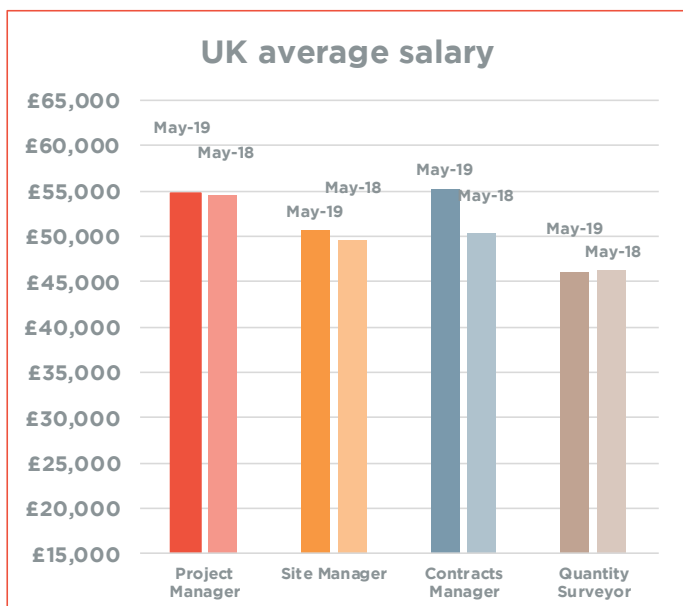

Construction

Salary & hiring trends – May 2019

For further information on how Carbon60 can help with your recruitment needs, please contact us on 01329 227048