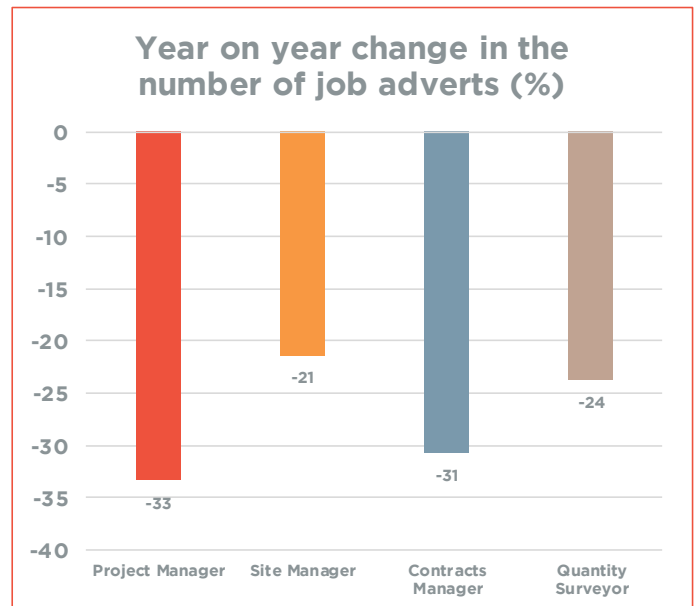

Construction

Salary & hiring trends – May 2019

For further information on how Carbon60 can help with your recruitment needs, please contact us on 01329 227048