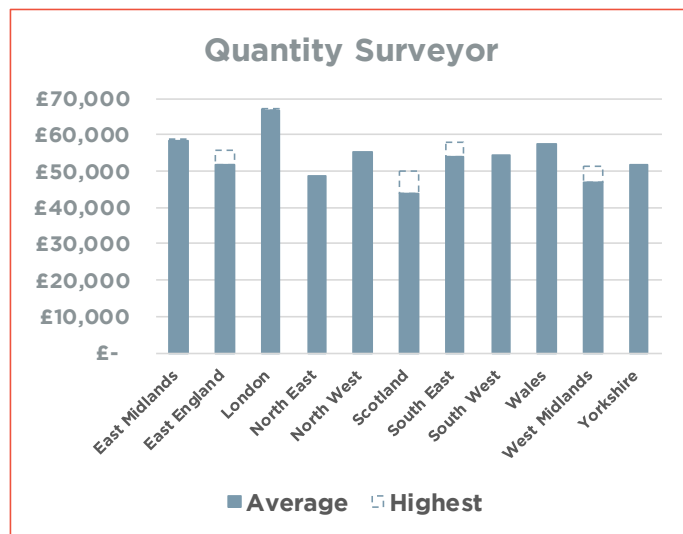

Construction

Salary & hiring trends – May 2019

For further information on how Carbon60 can help with your recruitment needs, please contact us on 01329 227048