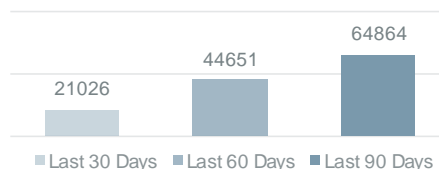

Permanent

For further information on how Carbon60 can help with your recruitment needs, please contact us.

carbon60global.com