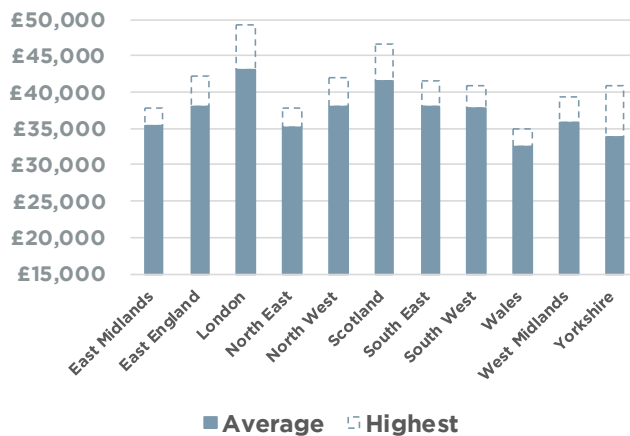

Electrical Maintenance Engineer

Mechanical Design Engineer

Project Engineer

Quality Engineer

UK average salary

Year on year change in the number of job adverts (%)