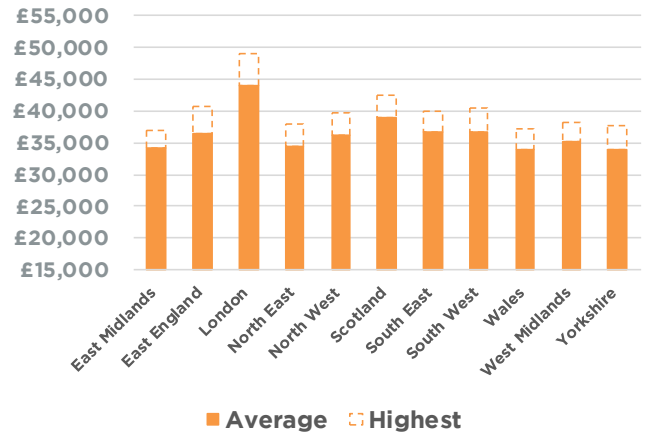

Electrical Maintenance Engineer

Mechanical Design Engineer

Project Engineer

Quality Engineer

UK average salary

Year on year change in the number of job adverts (%)