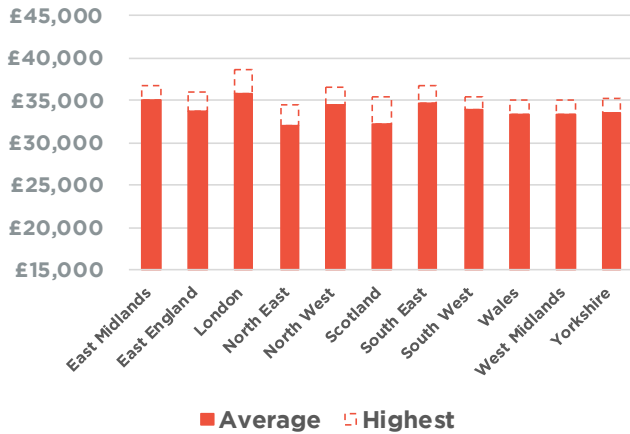

Electrical Maintenance Engineer

Mechanical Design Engineer

Project Engineer

Quality Engineer

UK average salary

Year on year change in the number of job adverts (%)