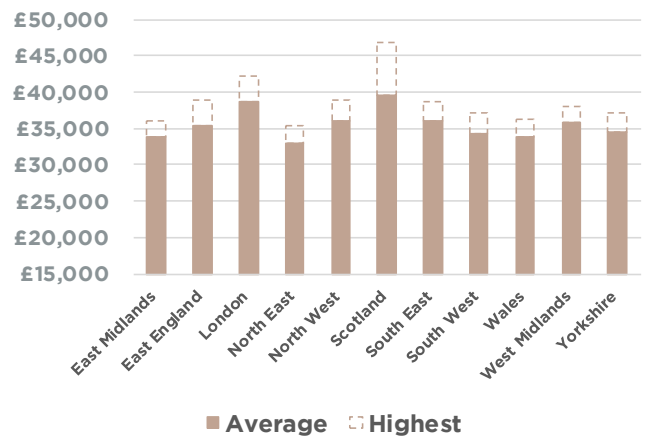

Electrical Maintenance Engineer

Mechanical Design Engineer

Project Engineer

Quality Engineer

UK average salary

Year on year change in the number of job adverts (%)