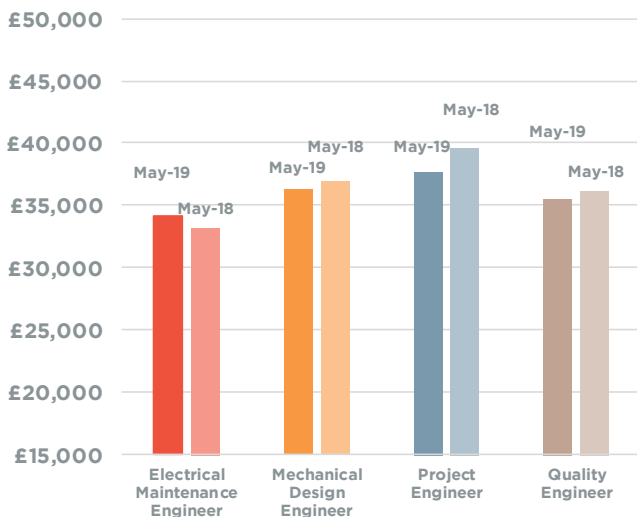

Electrical Maintenance Engineer

Mechanical Design Engineer

Project Engineer

Quality Engineer

UK average salary

Year on year change in the number of job adverts (%)