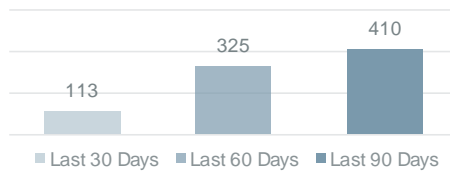

Average salary by region

East England

Scotland

East Midlands

South East

London

South West

North East

Wales

North West

West Midlands

Northern Ireland

Yorkshire

Salary analysis and YoY%

Average salary by job

■ Automation Engineer ■ Design Engineer ■ Manufacturing Engineer ■ Quality Engineer ■ Systems Engineer

Job postings

Contract

Temporary

Permanent

For further information on how Carbon60 can help with your recruitment needs, please contact us.

carbon60global.com