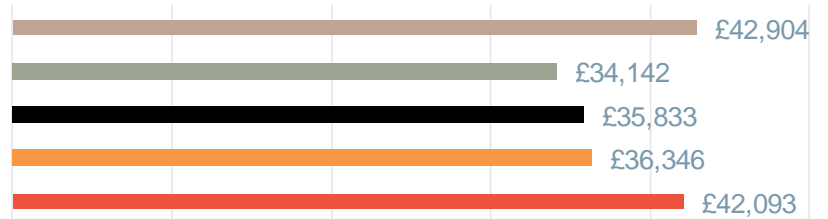

Wales

North West

West Midlands

Northern Ireland

Yorkshire

Salary analysis and YoY%

Average salary by job

■ Automation Engineer ■ Design Engineer ■ Manufacturing Engineer ■ Quality Engineer ■ Systems Engineer