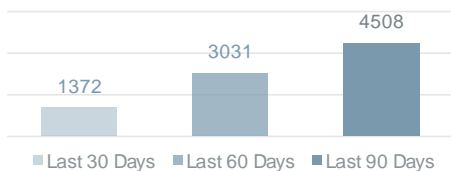

Job postings

Contract