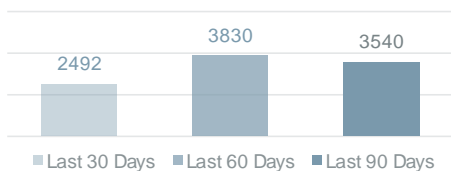

Job postings

Contract