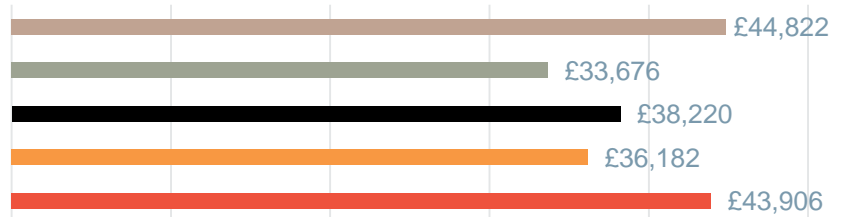

Wales

North West

West Midlands

Northern Ireland

Yorkshire

Salary analysis and YoY%

Average salary by job

■ Automation Engineer ■ Design Engineer ■ Manufacturing Engineer ■ Quality Engineer ■ Systems Engineer