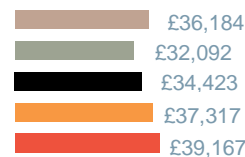

Wales

North West

West Midlands

Northern Ireland

Yorkshire

Salary analysis and YoY%

Average salary by job

■ Automation Engineer ■ Design Engineer ■ Manufacturing Engineer ■ Quality Engineer ■ Systems Engineer