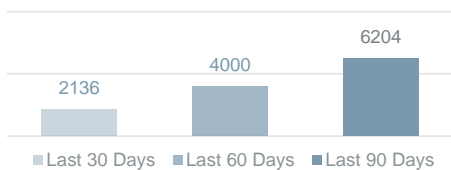

Job postings

Contract