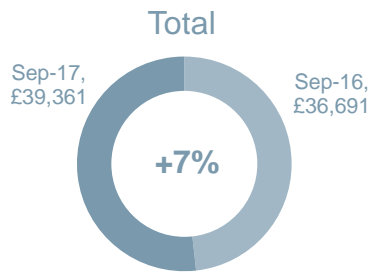

Wales

North West

West Midlands

Northern Ireland

Yorkshire

Salary analysis and YoY%

Average salary by job

■ Automation Engineer ■ Design Engineer ■ Manufacturing Engineer ■ Quality Engineer ■ Systems Engineer