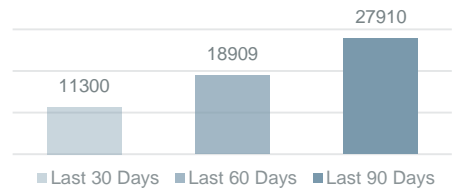

Permanent

For further information on how Carbon60 can help with your recruitment needs, please contact us.

enquiries@carbon60global.com
carbon60global.com