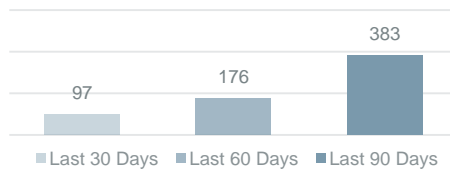

Average salary by region

East Anglia

Scotland

East Midlands

South East

London

South West

North East

Wales

North West

West Midlands

Northern Ireland

Yorkshire

Salary analysis and YoY%

Average salary by job

■ Automation Engineer ■ Design Engineer ■ Manufacturing Engineer ■ Quality Engineer ■ Systems Engineer

Job postings

Contract

Temporary

Permanent

For further information on how Carbon60 can help with your recruitment needs, please contact us.

enquiries@carbon60global.com
carbon60global.com