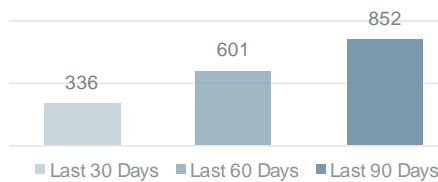

Average salary by job

■ Electrical Engineer ■ Facilities Manager ■ Maintenance Manager ■ Mechanical Engineer ■ Multi-skilled Engineer

Job postings

Contract

Temporary

Permanent

For further information on how Carbon60 can help with your recruitment needs, please contact us.