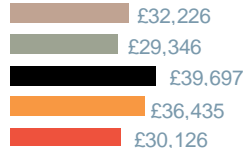

Facilities Management

November 2017

Average salary by region

East England

Scotland

East Midlands

South East

London

South West

North East

Wales

North West

West Midlands

Northern Ireland

Yorkshire

Salary analysis and YoY%