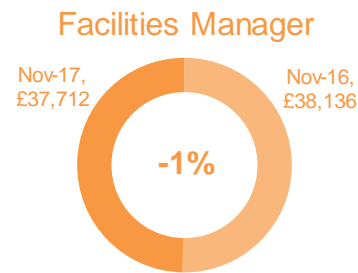

South West

North East

Wales

North West

West Midlands

Northern Ireland

Yorkshire

Salary analysis and YoY%

Average salary by job

■ Electrical Engineer ■ Facilities Manager ■ Maintenance Manager ■ Mechanical Engineer ■ Multi-skilled Engineer

Job postings

Contract

Temporary

Permanent

For further information on how Carbon60 can help with your recruitment needs, please contact us.