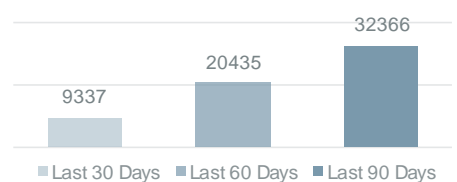

Average salary by job

■ Electrical Engineer ■ Facilities Manager ■ Maintenance Manager ■ Mechanical Engineer ■ Multi-skilled Engineer

Job postings

Contract

Temporary

Permanent

For further information on how Carbon60 can help with your recruitment needs, please contact us.