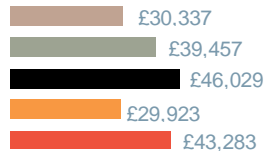

Average salary by region

East England

Scotland

East Midlands

South East

London

South West

North East

Wales

North West

West Midlands

Northern Ireland

Yorkshire

Salary analysis and YoY%

Average salary by job

■ Business Analyst ■ Infrastructure Support ■ Project Manager ■ Software Developer ■ Software Tester