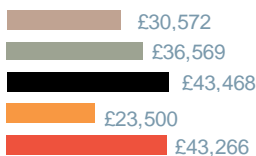

Average salary by region

East England

Scotland

East Midlands

South East

London

South West

North East

Wales

North West

West Midlands

Northern Ireland

Yorkshire

Salary analysis and YoY%

Average salary by job

■ Business Analyst ■ Infrastructure Support ■ Project Manager ■ Software Developer ■ Software Tester