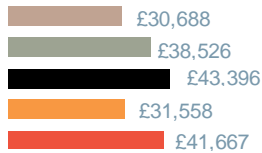

Average salary by region

East England

Scotland

East Midlands

South East

London

South West

North East

Wales

North West

West Midlands

Northern Ireland

Yorkshire

Salary analysis and YoY%

Average salary by job

■ Business Analyst ■ Infrastructure Support ■ Project Manager ■ Software Developer ■ Software Tester