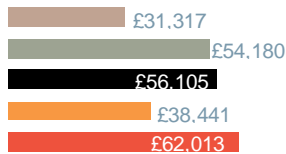

Average salary by region

East England

Scotland

East Midlands

South East

London

South West

North East

Wales

North West

West Midlands

Northern Ireland

Yorkshire

Salary analysis and YoY%

Average salary by job

■ Business Analyst ■ Infrastructure Support ■ Project Manager ■ Software Developer ■ Software Tester