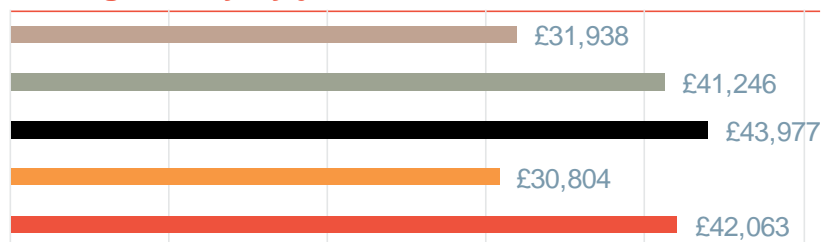

Wales

North West

West Midlands

Northern Ireland

Yorkshire

Salary analysis and YoY%

Average salary by job

■ Business Analyst ■ Infrastructure Support ■ Project Manager ■ Software Developer ■ Software Tester