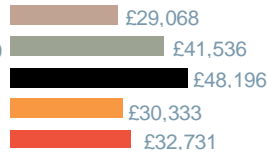

Average salary by region

East England

Scotland

East Midlands

South East

London

South West

North East

Wales

North West

West Midlands

Northern Ireland

Yorkshire

Salary analysis and YoY%

Average salary by job

■ Business Analyst ■ Infrastructure Support ■ Project Manager ■ Software Developer ■ Software Tester