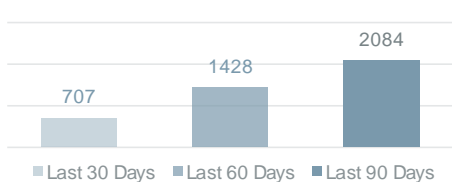

Job postings

Contract