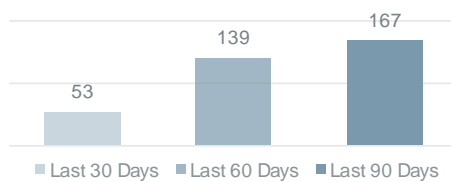

Average salary by region

East England

Scotland

East Midlands

South East

London

South West

North East

Wales

North West

West Midlands

Northern Ireland

Yorkshire

Salary analysis and YoY%

Average salary by job

■ Business Analyst ■ Infrastructure Support ■ Project Manager ■ Software Developer ■ Software Tester

Job postings

Contract

Temporary

Permanent