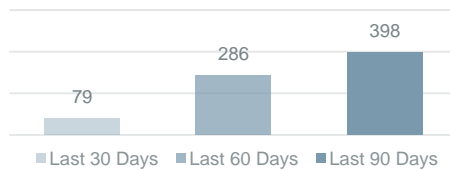

Average salary by region

East Anglia

Scotland

East Midlands

South East

London

South West

North East

Wales

North West

West Midlands

Northern Ireland

Yorkshire

Salary analysis and YoY%

Average salary by job

■ Automation Engineer ■ Design Engineer ■ Manufacturing Engineer ■ Quality Engineer ■ Systems Engineer

Job postings

Contract

Temporary

Permanent