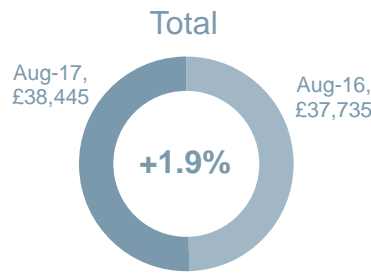

Wales

North West

West Midlands

Northern Ireland

Yorkshire

Salary analysis and YoY%

Average salary by job

■ Automation Engineer ■ Design Engineer ■ Manufacturing Engineer ■ Quality Engineer ■ Systems Engineer