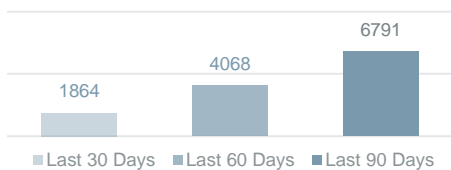

Job postings

Contract