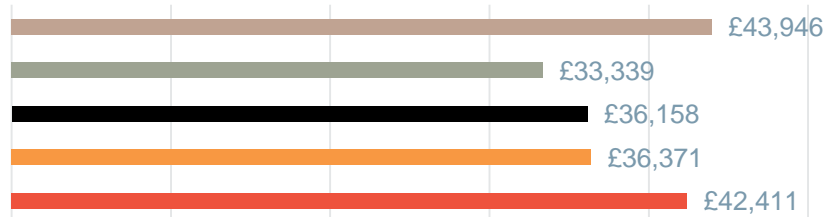

Wales

North West

West Midlands

Northern Ireland

Yorkshire

Salary analysis and YoY%

Average salary by job

■ Automation Engineer ■ Design Engineer ■ Manufacturing Engineer ■ Quality Engineer ■ Systems Engineer