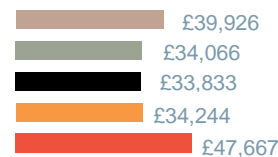

Wales

North West

West Midlands

Northern Ireland

Yorkshire

Salary analysis and YoY%

Average salary by job

■ Automation Engineer ■ Design Engineer ■ Manufacturing Engineer ■ Quality Engineer ■ Systems Engineer