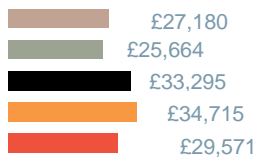

Wales

North West

West Midlands

Northern Ireland

Yorkshire

Salary analysis and YoY%

Average salary by job

■ Automation Engineer ■ Design Engineer ■ Manufacturing Engineer ■ Quality Engineer ■ Systems Engineer