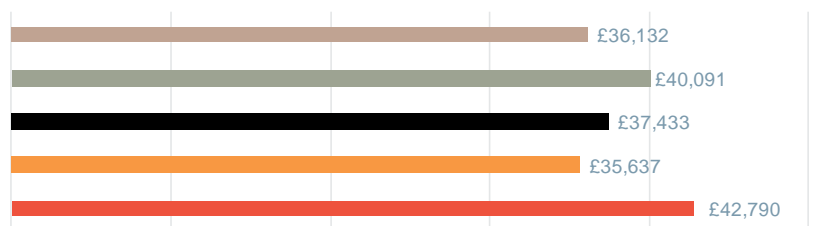

Wales

North West

West Midlands

Northern Ireland

Yorkshire

Salary analysis and YoY%

Average salary by job

■ Automation Engineer ■ Manufacturing Engineer ■ Design Engineer ■ Systems Engineer ■ Quality Engineer