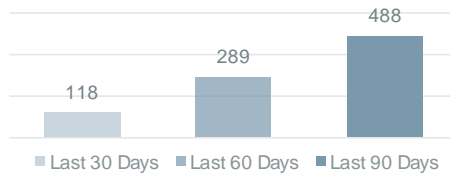

Average salary by region

East Midlands

Scotland

East England

South East

London

South West

North East

Wales

North West

West Midlands

Northern Ireland

Yorkshire

Salary analysis and YoY%

Average salary by job

■ Automation Engineer ■ Manufacturing Engineer ■ Design Engineer ■ Systems Engineer ■ Quality Engineer

Job postings

Contract

Temporary

Permanent