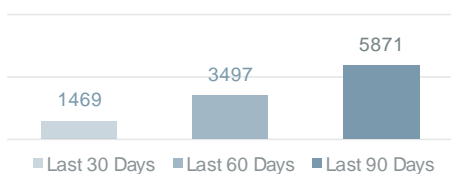

Job postings

Contract