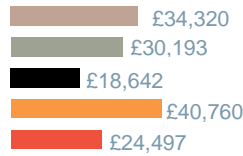

Average salary by region

East Anglia

Scotland

East Midlands

South East

London

South West

North East

Wales

North West

West Midlands

Northern Ireland

Yorkshire

Salary analysis and YoY%

Average salary by job

■ Electrician ■ Groundworker ■ Labourer ■ Plumber ■ Scaffolder