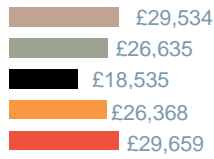

Average salary by region

East Anglia

Scotland

East Midlands

South East

London

South West

North East

Wales

North West

West Midlands

Northern Ireland

Yorkshire

Salary analysis and YoY%

Average salary by job

■ Electrician ■ Groundworker ■ Labourer ■ Plumber ■ Scaffolder