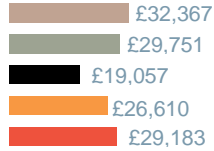

Average salary by region

East Anglia

Scotland

East Midlands

South East

London

South West

North East

Wales

North West

West Midlands

Northern Ireland

Yorkshire

Salary analysis and YoY%

Average salary by job

■ Electrician ■ Groundworker ■ Labourer ■ Plumber ■ Scaffolder