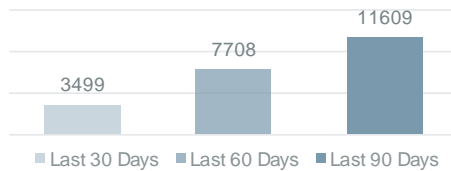

Average salary by job

■ Electrician ■ Groundworker ■ Labourer ■ Plumber ■ Scaffolder

Job postings

Contract

Temporary

Permanent

For further information on how Carbon60 can help with your recruitment needs, please contact us.