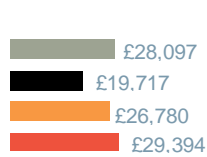

Trades & Labour

December 2017

Average salary by region

East England

Scotland

East Midlands

South East

London

South West

North East

Wales

North West

West Midlands

Northern Ireland

Yorkshire

Salary analysis and YoY%