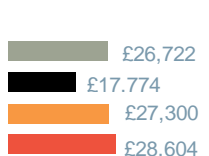

Trades & Labour

December 2017

Average salary by region

East England

Scotland

East Midlands

South East

London

South West

North East

Wales

North West

West Midlands

Northern Ireland

Yorkshire

Salary analysis and YoY%