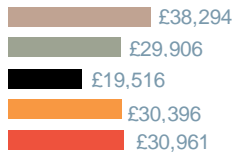

Trades & Labour

December 2017

Average salary by region

East England

Scotland

East Midlands

South East

London

South West

North East

Wales

North West

West Midlands

Northern Ireland

Yorkshire

Salary analysis and YoY%