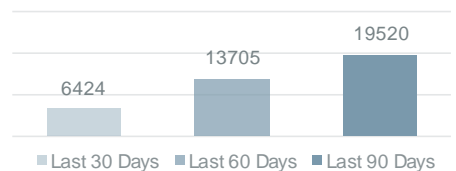

Average salary by job

■ Electrician ■ Groundworker ■ Labourer ■ Plumber ■ Scaffolder

Job postings

Contract

Temporary

Permanent

For further information on how Carbon60 can help with your recruitment needs, please contact us.