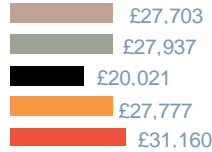

Trades & Labour

November 2017

Average salary by region

East England

Scotland

East Midlands

South East

London

South West

North East

Wales

North West

West Midlands

Northern Ireland

Yorkshire

Salary analysis and YoY%