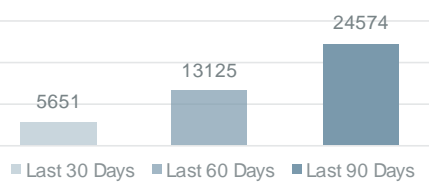

Average salary by job

■ Electrician ■ Groundworker ■ Labourer ■ Plumber ■ Scaffolder

Job postings

Contract

Temporary

Permanent

For further information on how Carbon60 can help with your recruitment needs, please contact us.