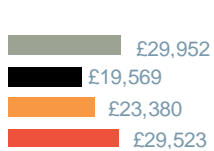

Trades & Labour

November 2017

Average salary by region

East England

Scotland

East Midlands

South East

London

South West

North East

Wales

North West

West Midlands

Northern Ireland

Yorkshire

Salary analysis and YoY%