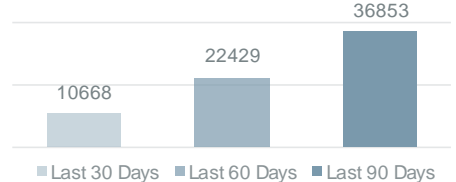

Average salary by job

■ Electrician ■ Groundworker ■ Labourer ■ Plumber ■ Scaffolder

Job postings

Contract

Temporary

Permanent

For further information on how Carbon60 can help with your recruitment needs, please contact us.