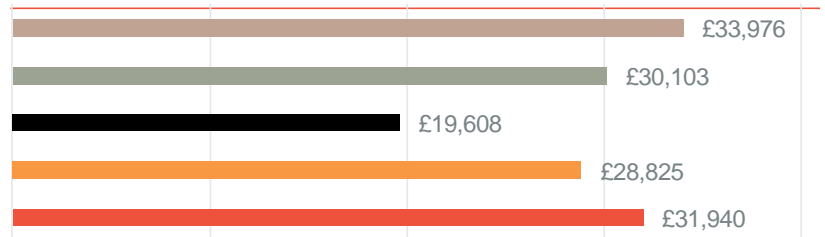

Wales

North West

West Midlands

Northern Ireland

NO DATA THIS MONTH

Yorkshire

Salary analysis and YoY%

Average salary by job

■ Electrician ■ Groundworker ■ Labourer ■ Plumber ■ Scaffolder

Job postings

Contract

Temporary

Permanent